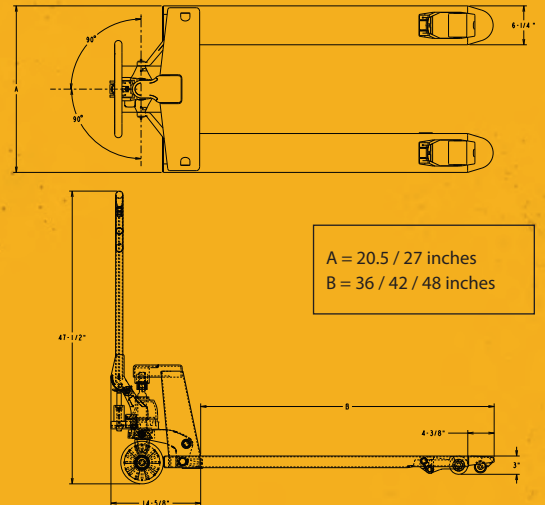

Teardrop handle with 3-way position lever for load control

Hydraulic pump with over-load bypass valve

Durable powder coat paint finish

STANDARD SPECIFICATIONS:

- » Capacity: 5,500 lbs.
- » Low Height: 3.00 inches
- » Raised Height: 7.75 inches
- » Wheel Diameter: 7.00 inches
- » Wheel Type: Polyurethane
- » Roller Diameter: 3.00 inches
- » Roller Type: Poly
- » Weight: 160 lbs

OPTIONS:

A511AYE3-000	A521AYE3-000
» Fork Length: 48 inches	» Fork Length: 48 inches
» Frame Width: 27 inches	» Frame Width: 20.5 inches
» Fork Width: 6.25 inches	» Fork Width: 6.25 inches
» Weight: 167 lbs	» Weight: 152 lbs

A512AYE3-000	A522AYE3-000
» Fork Length: 42 inches	» Fork Length: 42 inches
» Frame Width: 27 inches	» Frame Width: 20.5 inches
» Fork Width: 6.25 inches	» Fork Width: 6.25 inches
» Weight: 157 lbs	» Weight: 147 lbs

A513AYE3-000	A523AYE3-000
» Fork Length: 36 inches	» Fork Length: 36 inches
» Frame Width: 27 inches	» Frame Width: 20.5 inches
» Fork Width: 6.25 inches	» Fork Width: 6.25 inches
» Weight: 147 lbs	» Weight: 142 lbs